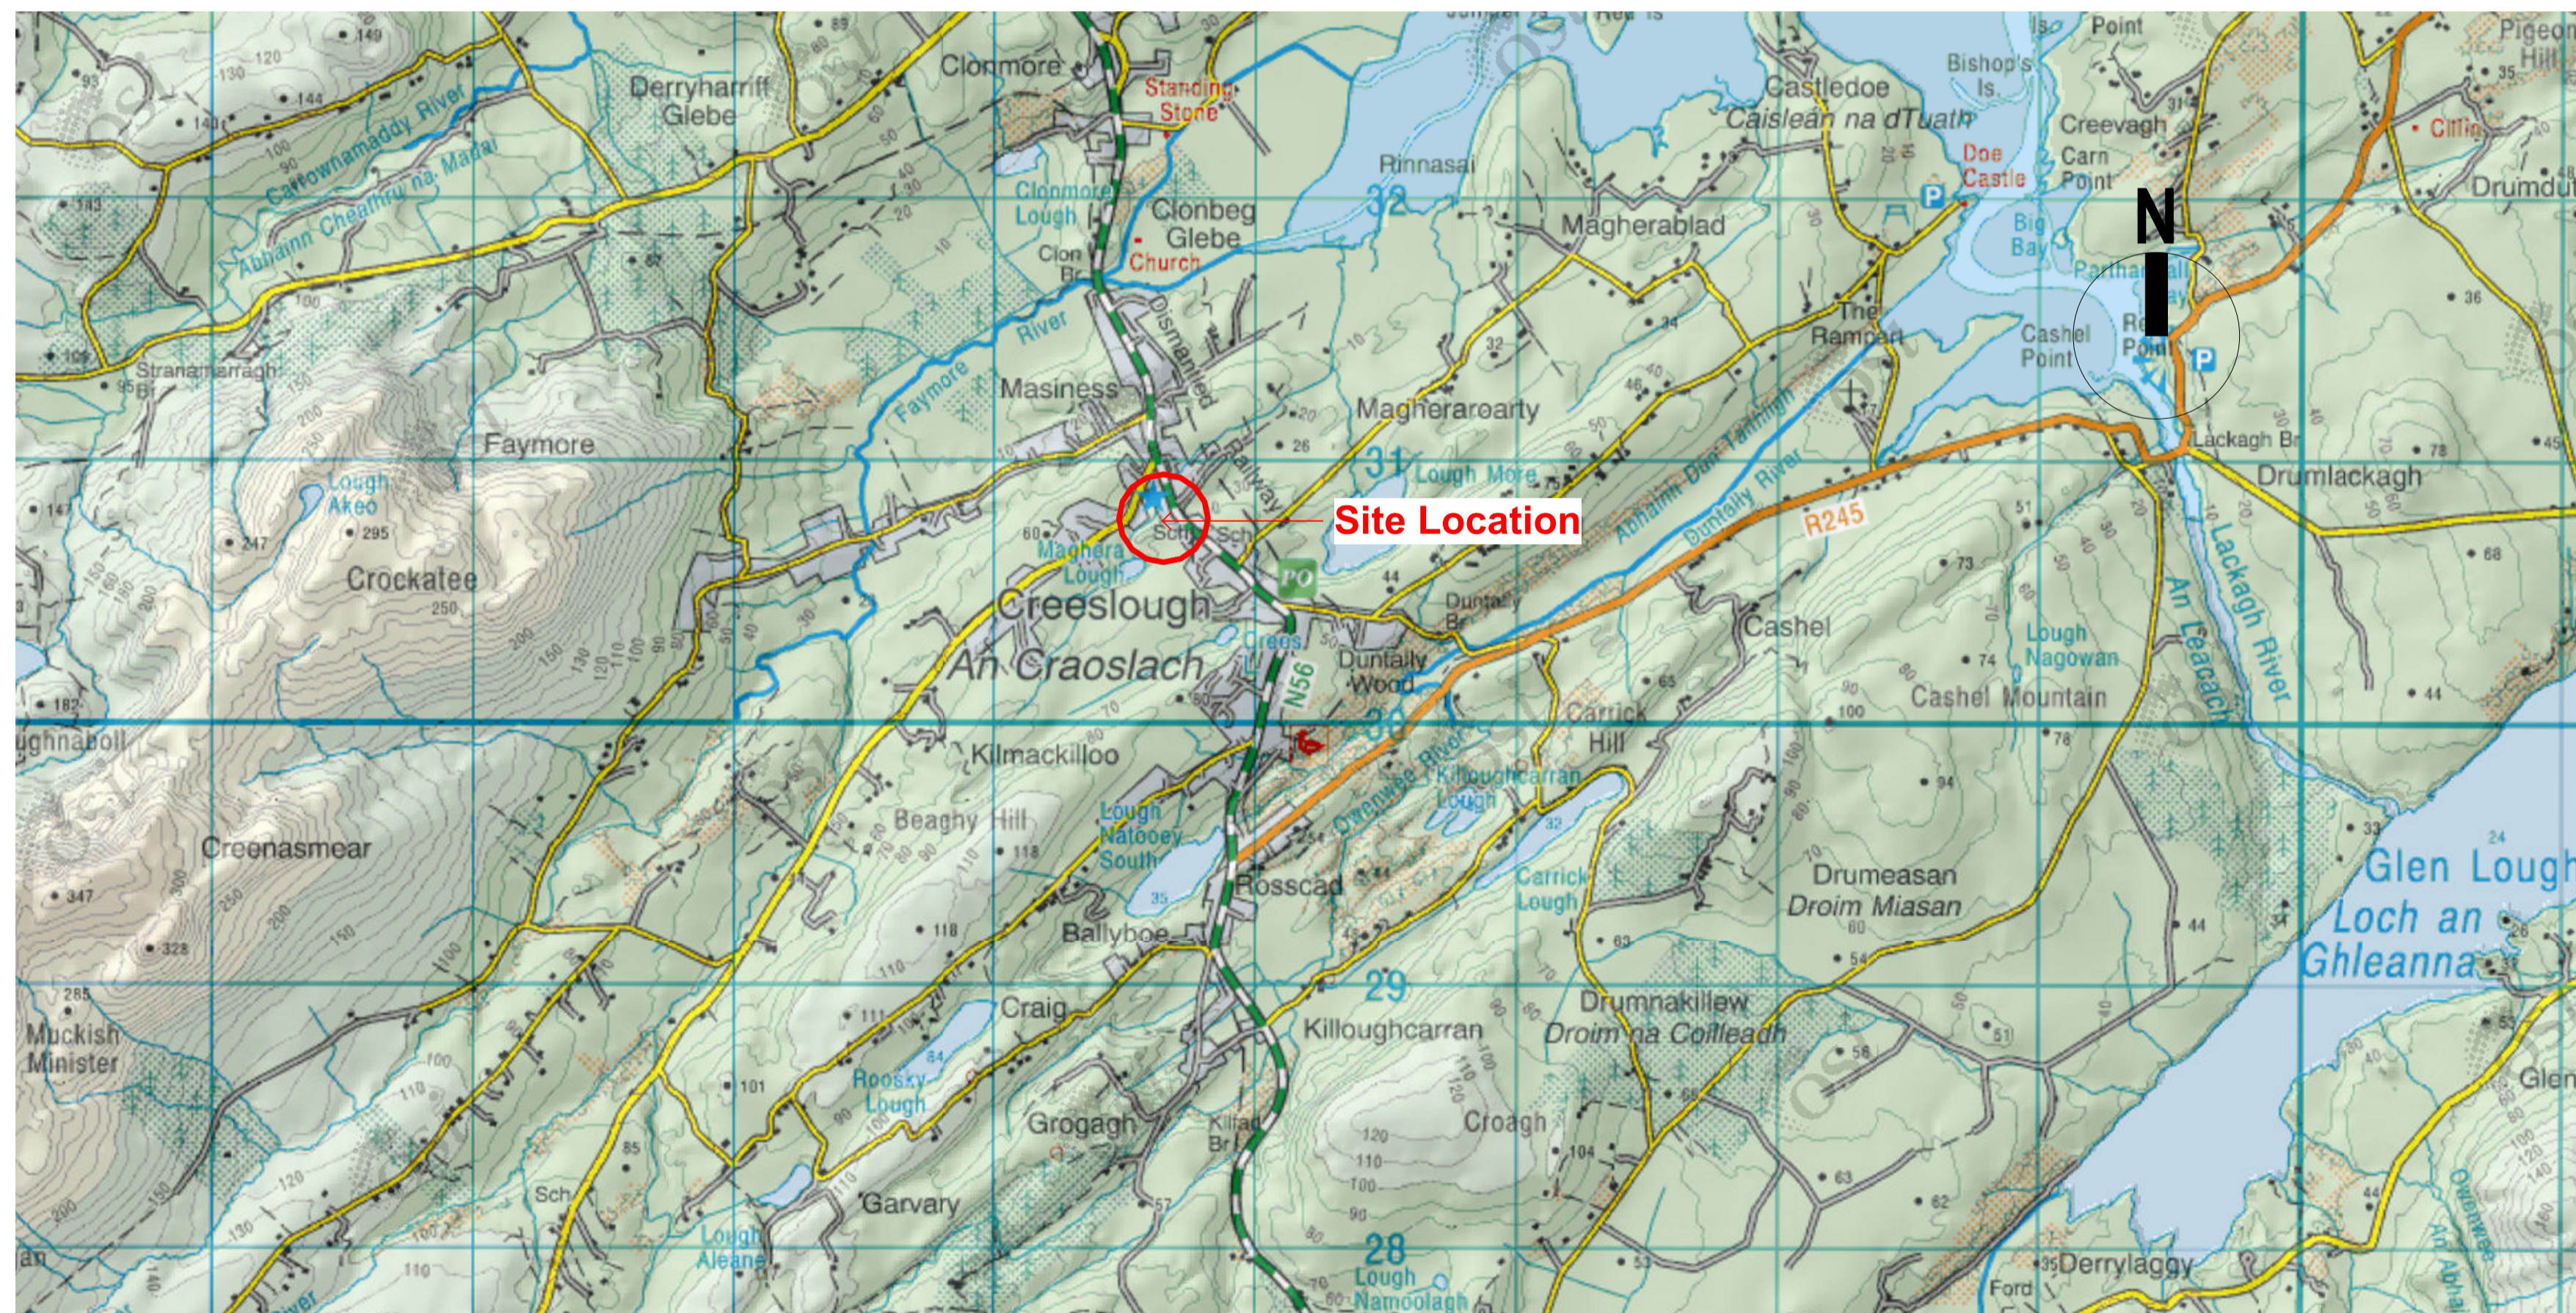

Site - Creeslough Village Context

Comhairle Contae Dhún na nGall
Donegal County Council

Community Development & Planning Services
Regeneration & Development Team

Three Rivers Centre, Lifford, Co Donegal

Tel: (074)9153900 | Fax: (074)9141793 | www.donegalcoco.ie

L. Ward, Director of Community Development & Planning Services

Rev	Date	Description	Issued by

Project Title: Creeslough Community Regeneration Project	First Issue Date: 27.07.2023	Status: PL
Location: (Southwest) of St. Michaels Parish Church, Creeslough, Co. Donegal	Drawing No. 0000	Revision: /
Drawing Title: Site Context	Scale: NTS	Drawn By: S O'Donnell
Checked By: J Neils	Approved By: P Kelly	Project No.: CCRP